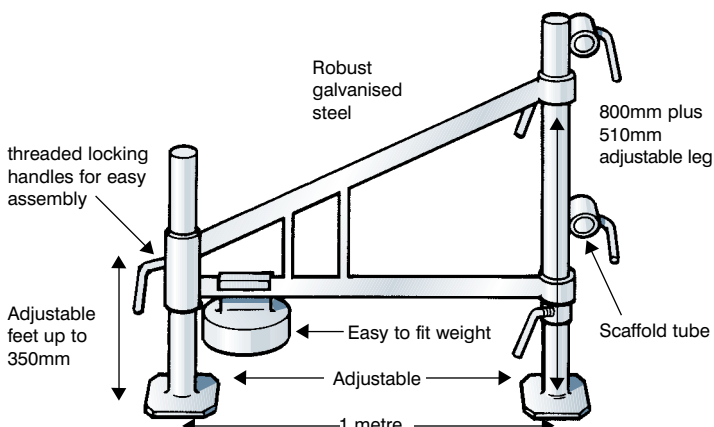

Generation safeguard

roof edge protection system

Easy to fit 25kg cantilever weight

USES standard scaffold tubes	NO roof deck fixing required	ADJUSTABLE front and back legs	SAFE and easy to assemble
--	--	--	-------------------------------------

Generation safeguard

roof edge protection system

The totally versatile, safe & easy to assemble temporary roofing guardrail system that saves you time and money. Using standard scaffold tubes it provides the most cost effective solution for a professional guardrail. Requiring no special tools tubes are fixed through built in sleeves with threaded handles. Adjustable front and back legs ensure that guard rail is positioned at the correct height. When installed individual legs can be raised to accommodate felt laying and dressing.

Safeguard will cope with a full range of applications; including internal and external returns. Adjustable legs on the front and rear of the frames enable installation around curves and parapits up to 350mm high.

Safeguard frames are able to be raised and rotated to provide 6 metres of free space. No specialist labour force is required.

Safeguard can quickly be installed by your own team. Ease of adaption guarantees continuity of work.