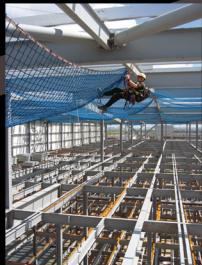

High Access Solutions Ltd

High Access Solutions Ltd
Unit 2 Wylcut House
316 Petre Street
Sheffield S4 8LU
T: 0114 242 4811
F: 0114 242 4822
E: info@highaccessolutions.com

www.highaccessolutions.com